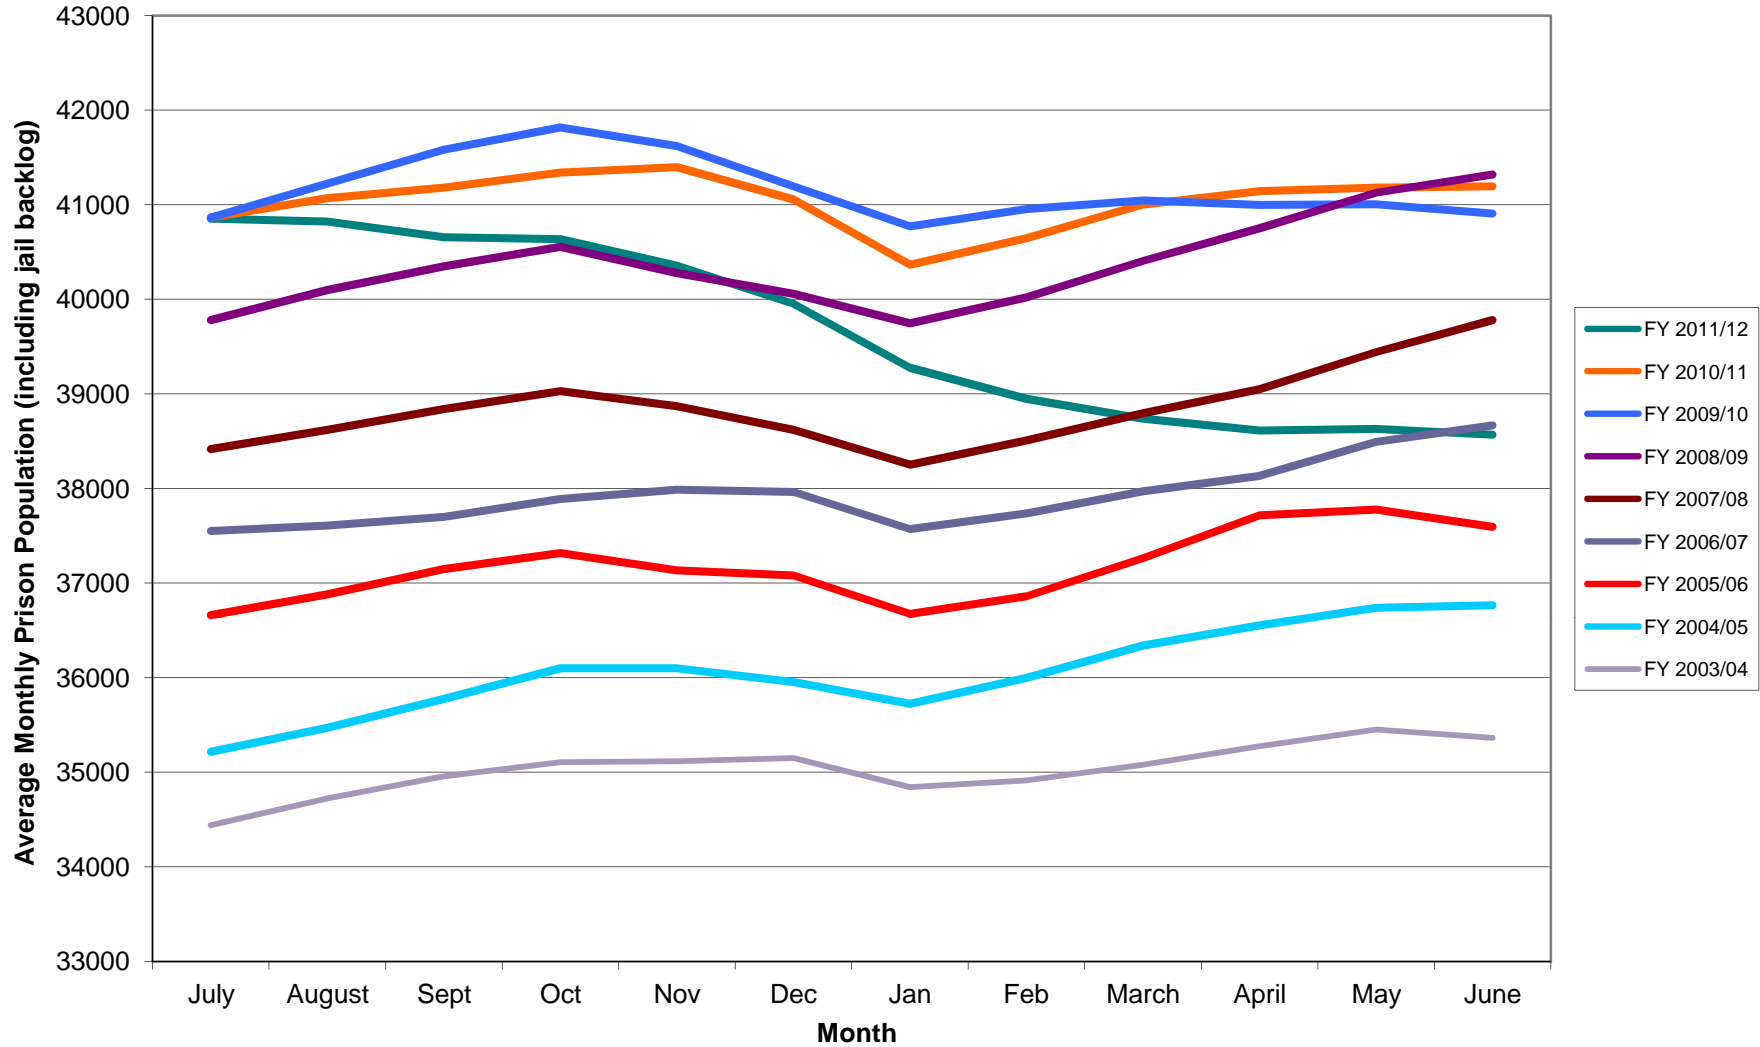

Prison Population by Fiscal Year

SOURCE: Division of Adult Correction of the NC Department of Public Safety, Daily Unit Population Reports and Inmates on Backlog Reports