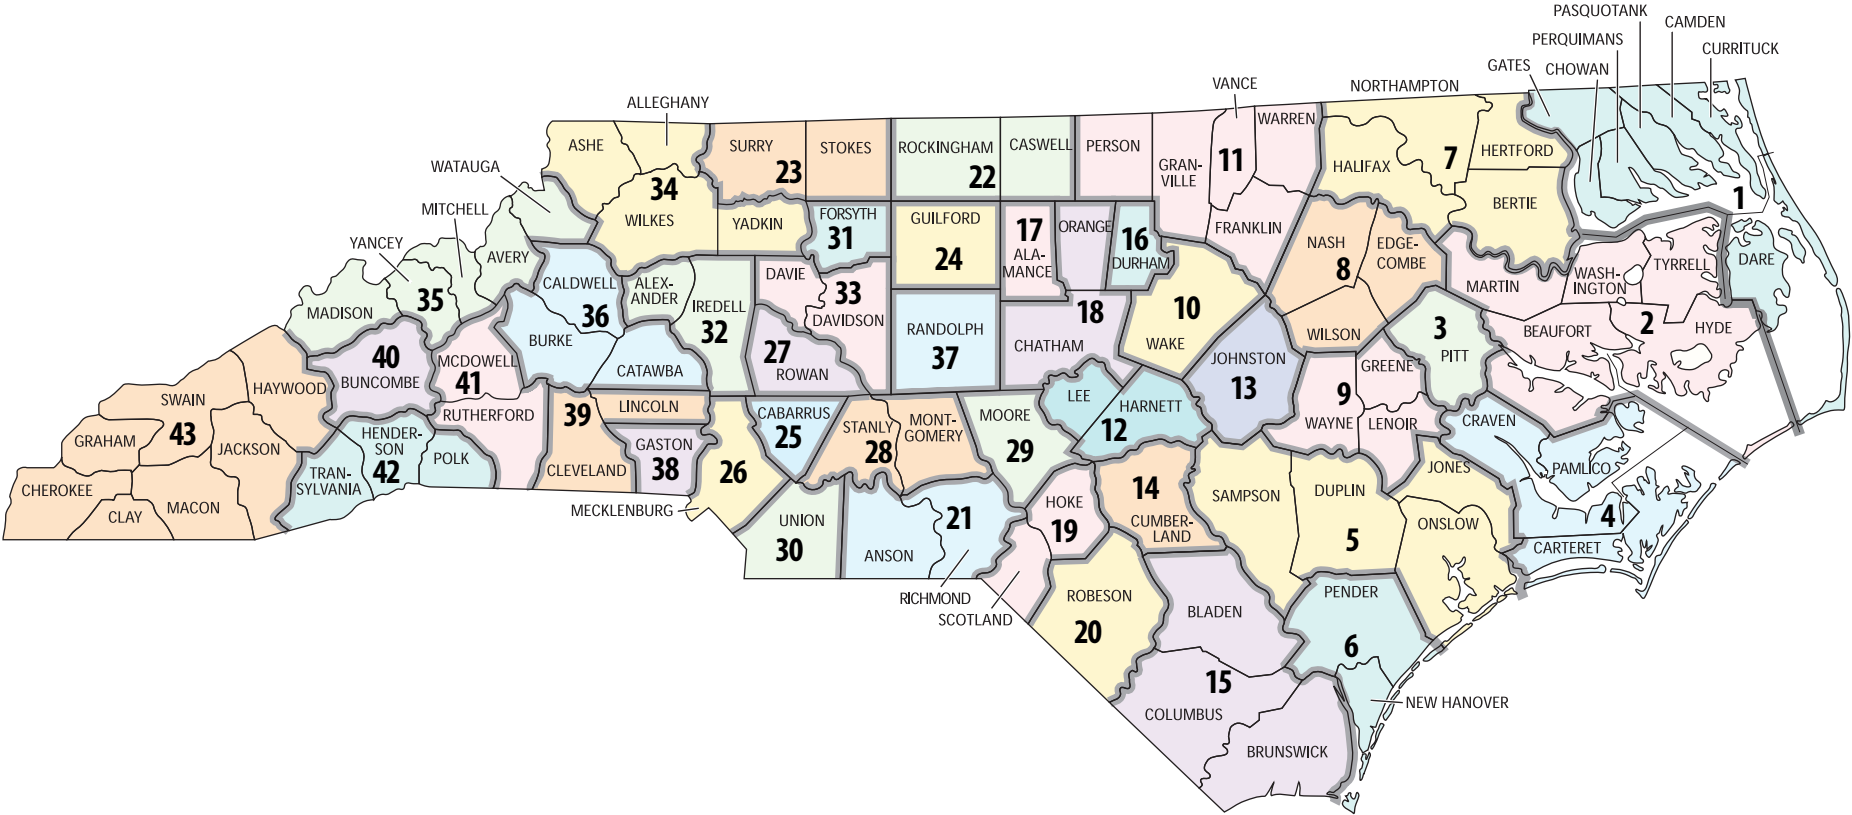

North Carolina Prosecutorial Districts

Effective January 1, 2019

North Carolina Prosecutorial Districts

Effective June 15, 2018

County	District
Alamance	17
Alexander	32
Alleghany	34
Anson	21
Ashe	34
Avery	35
Beaufort	2
Bertie	7
Bladen	15
Brunswick	15
Buncombe	40
Burke	36
Cabarrus	25
Caldwell	36
Camden	1
Carteret	4
Caswell	22
Catawba	36
Chatham	18
Cherokee	43
Chowan	1
Clay	43
Cleveland	39
Columbus	15
Craven	4
Cumberland	14
Currituck	1
Dare	1
Davidson	33
Davie	33
Duplin	5
Durham	16
Edgecombe	8
Forsyth	31
Franklin	11
Gaston	38
Gates	1
Graham	43
Granville	11
Greene	9
Guilford	24
Halifax	7
Harnett	12
Haywood	43
Henderson	42
Hertford	7
Hoke	19
Hyde	2
Iredell	32
Jackson	43

County	District
Johnston	13
Jones	5
Lee	12
Lenoir	9
Lincoln	39
McDowell	41
Macon	43
Madison	35
Martin	2
Mecklenburg	26
Mitchell	35
Montgomery	28
Moore	29
Nash	8
New Hanover	6
Northampton	7
Onslow	5
Orange	18
Pamlico	4
Pasquotank	1
Pender	6
Perquimans	1
Person	11
Pitt	3
Polk	42
Randolph	37
Richmond	21
Robeson	20
Rockingham	22
Rowan	27
Rutherford	41
Sampson	5
Scotland	19
Stanly	28
Stokes	23
Surry	23
Swain	43
Transylvania	42
Tyrrell	2
Union	30
Vance	11
Wake	10
Warren	11
Washington	2
Watauga	35
Wayne	9
Wilkes	34
Wilson	8
Yadkin	34
Yancey	35