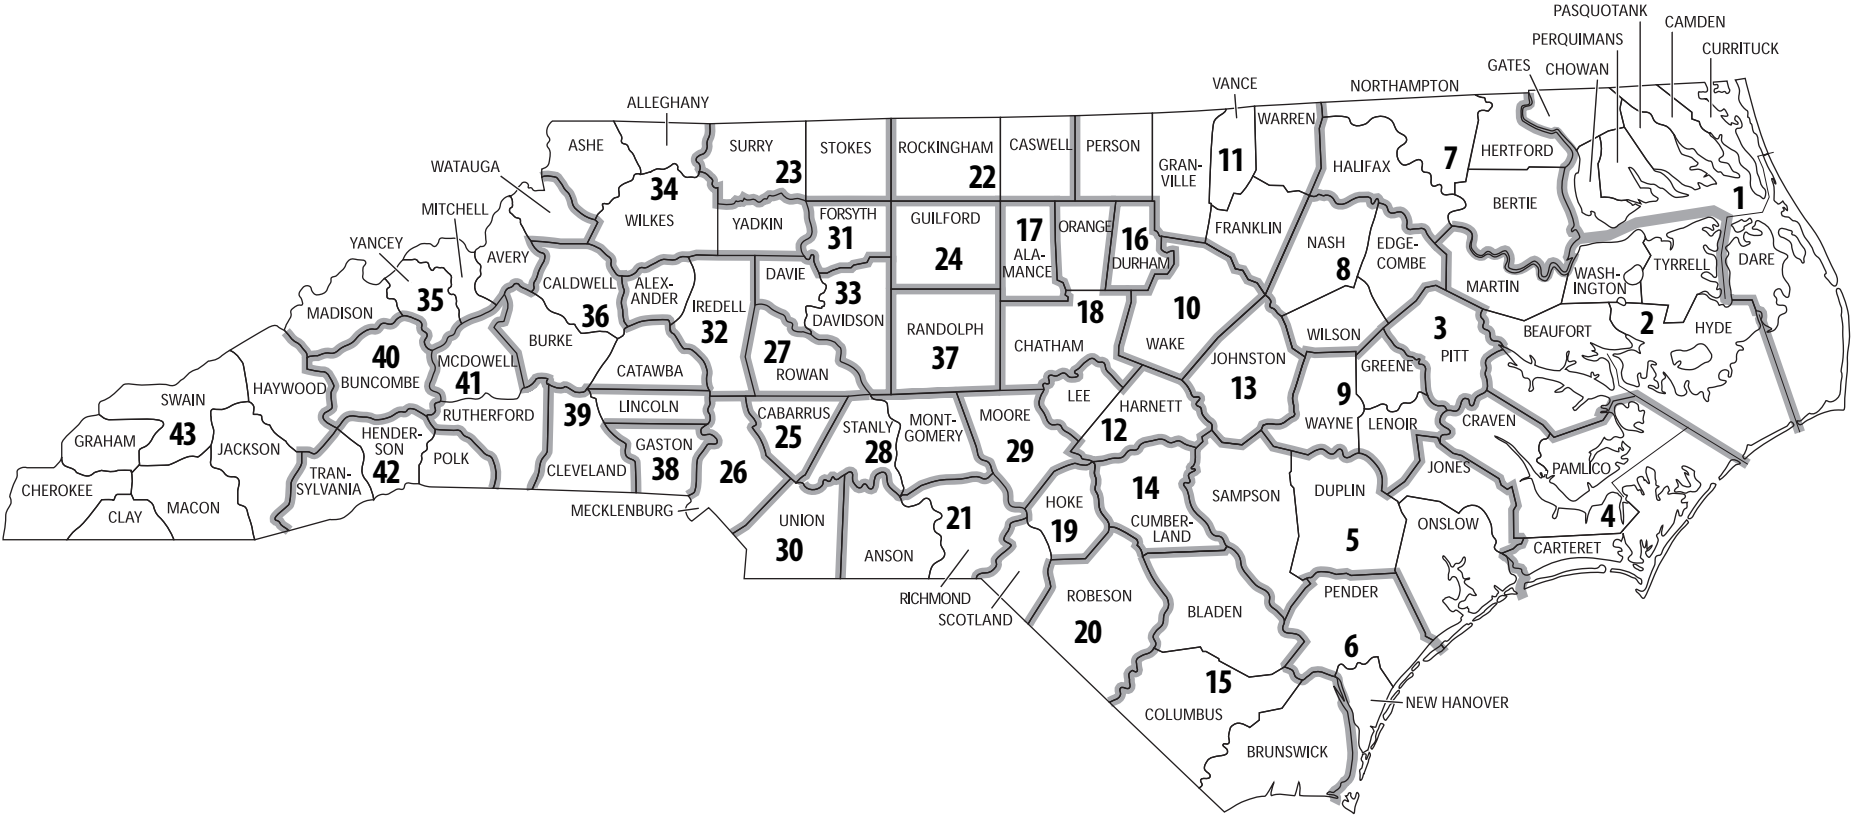

North Carolina Prosecutorial Districts

Effective January 1, 2019

North Carolina Prosecutorial Districts

Effective June 15, 2018

County	District
Alamance	17
Alexander	32
Alleghany	34
Anson	21
Ashe	34
Avery	35
Beaufort	2
Bertie	7
Bladen	15
Brunswick	15
Buncombe	40
Burke	36
Cabarrus	25
Caldwell	36
Camden	1
Carteret	4
Caswell	22
Catawba	36
Chatham	18
Cherokee	43
Chowan	1
Clay	43
Cleveland	39
Columbus	15
Craven	4
Cumberland	14
Currituck	1
Dare	1
Davidson	33
Davie	33
Duplin	5
Durham	16
Edgecombe	8
Forsyth	31
Franklin	11
Gaston	38
Gates	1
Graham	43
Granville	11
Greene	9
Guilford	24
Halifax	7
Harnett	12
Haywood	43
Henderson	42
Hertford	7
Hoke	19
Hyde	2
Iredell	32
Jackson	43

County	District
Johnston	13
Jones	5
Lee	12
Lenoir	9
Lincoln	39
McDowell	41
Macon	43
Madison	35
Martin	2
Mecklenburg	26
Mitchell	35
Montgomery	28
Moore	29
Nash	8
New Hanover	6
Northampton	7
Onslow	5
Orange	18
Pamlico	4
Pasquotank	1
Pender	6
Perquimans	1
Person	11
Pitt	3
Polk	42
Randolph	37
Richmond	21
Robeson	20
Rockingham	22
Rowan	27
Rutherford	41
Sampson	5
Scotland	19
Stanly	28
Stokes	23
Surry	23
Swain	43
Transylvania	42
Tyrrell	2
Union	30
Vance	11
Wake	10
Warren	11
Washington	2
Watauga	35
Wayne	9
Wilkes	34
Wilson	8
Yadkin	34
Yancey	35