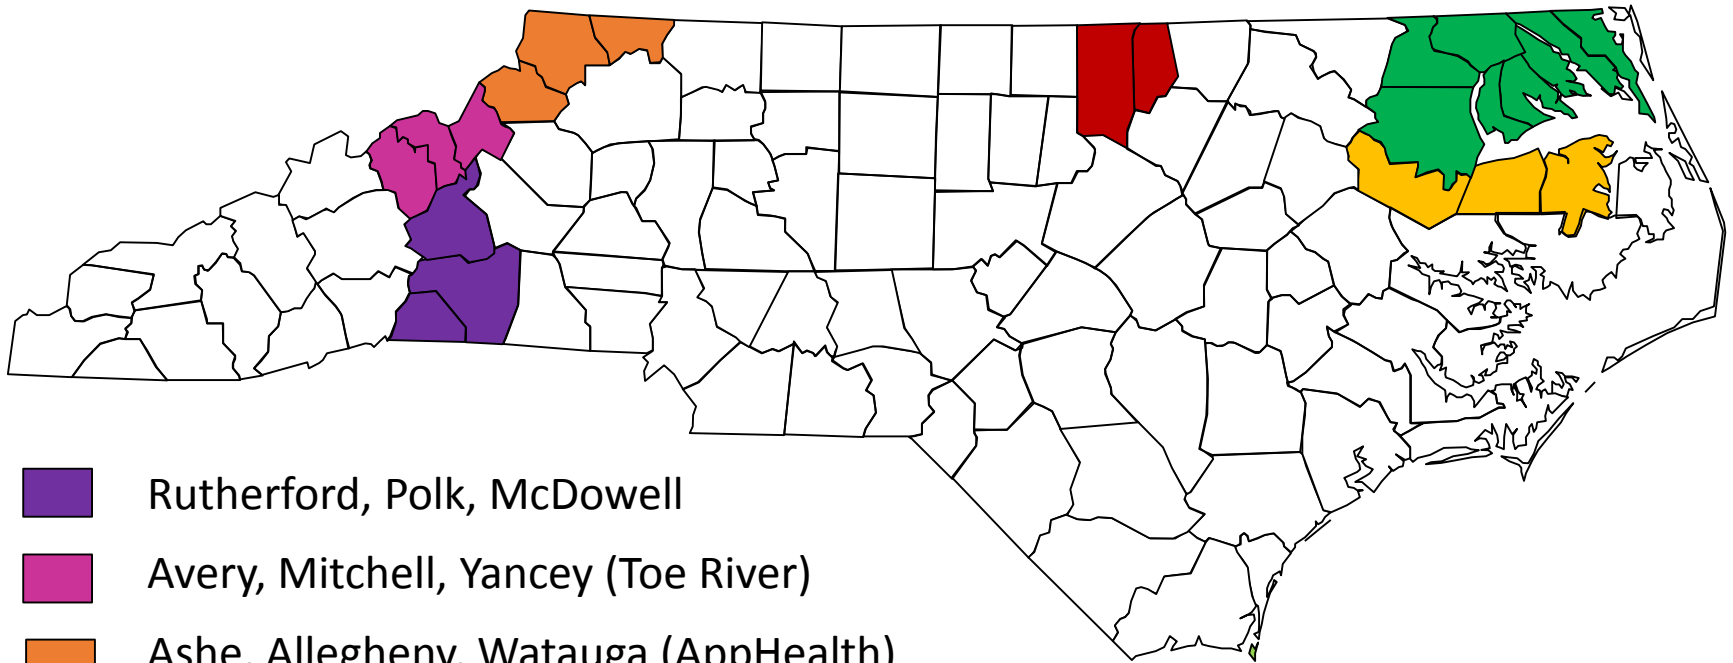

Regional Public Health (Districts)

-  Rutherford, Polk, McDowell
-  Avery, Mitchell, Yancey (Toe River)
-  Ashe, Allegheny, Watauga (AppHealth)
-  Granville, Vance
-  Martin, Tyrell, Washington
-  Hertford, Gates, Perquimans, Pasquotank, Camden, Currituck, Bertie (Albemarle)